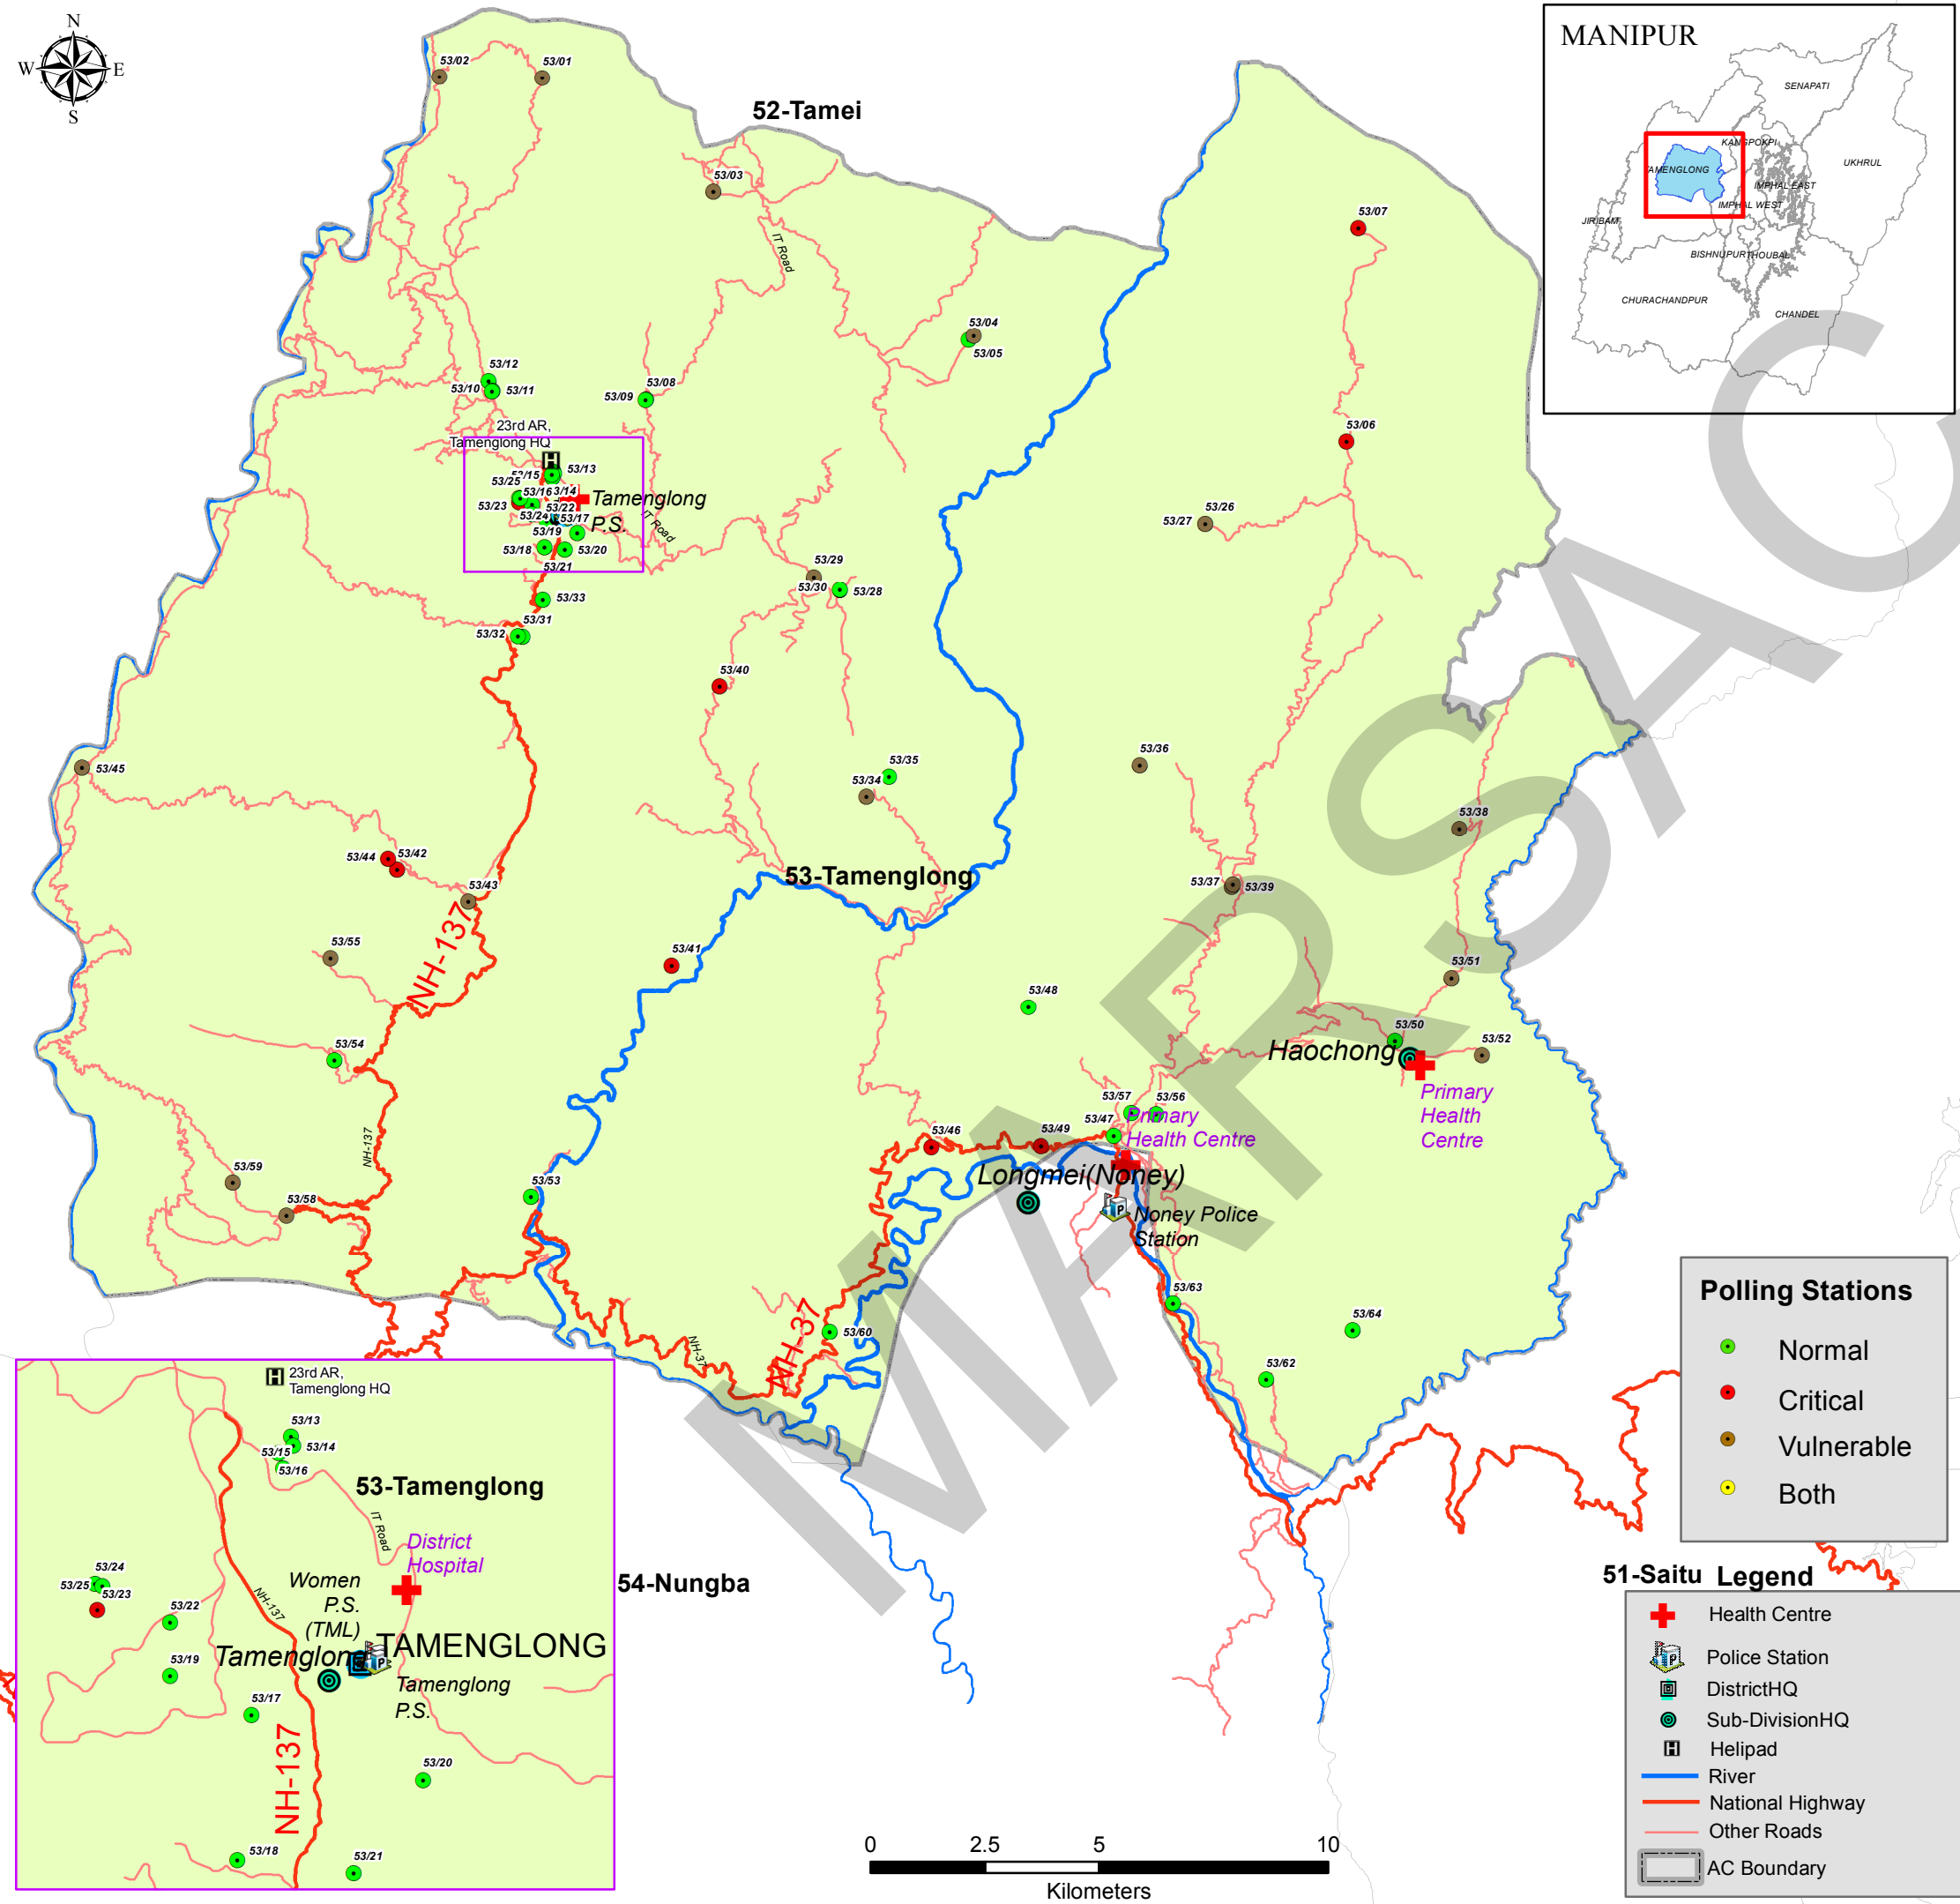

MANIPUR

**Polling Stations**

- Normal
- Critical
- Vulnerable
- Both

**51-Saitu Legend**

- + Health Centre
- Police Station
- DistrictHQ
- Sub-DivisionHQ
- Helipad
- River
- National Highway
- Other Roads
- AC Boundary